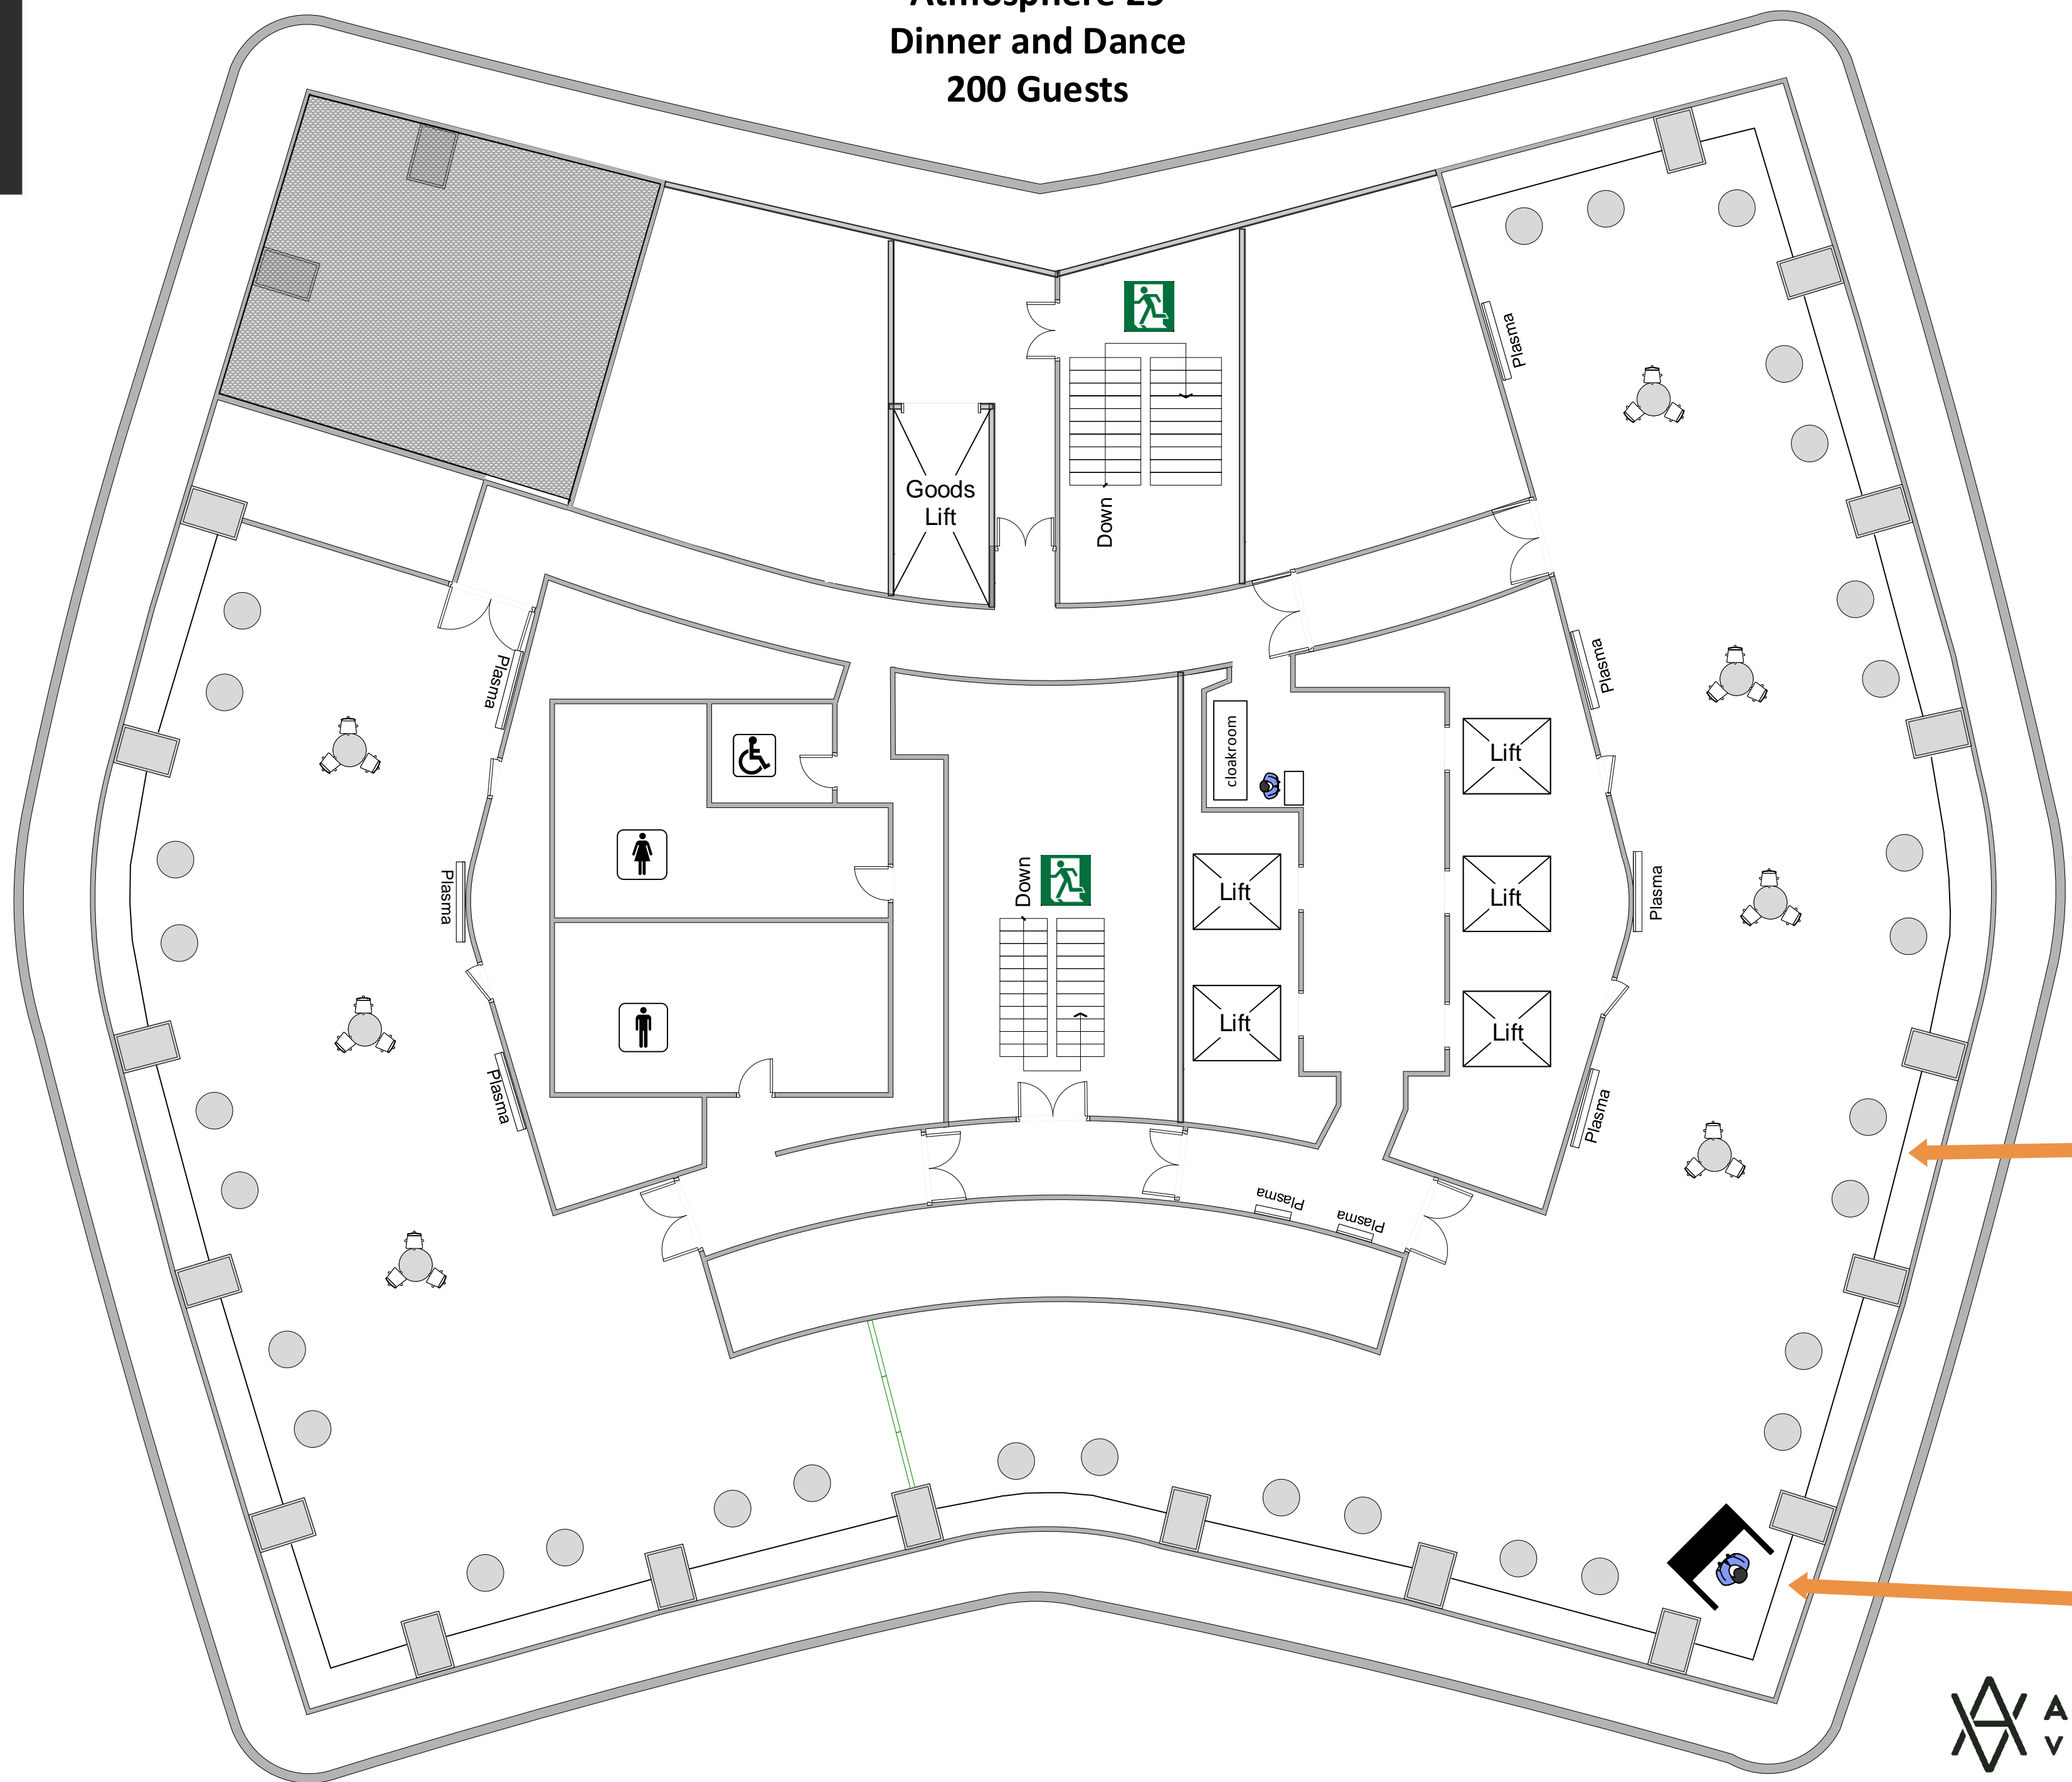

### Thames View Drinks Reception

Sofas and  
coffee tables

DJ booth

### Westminster View Drinks Reception

Sofas and coffee tables

DJ booth

**Atmosphere 29**  
**Dinner and Dance**  
**200 Guests**

Sofas and coffee tables

DJ Booth