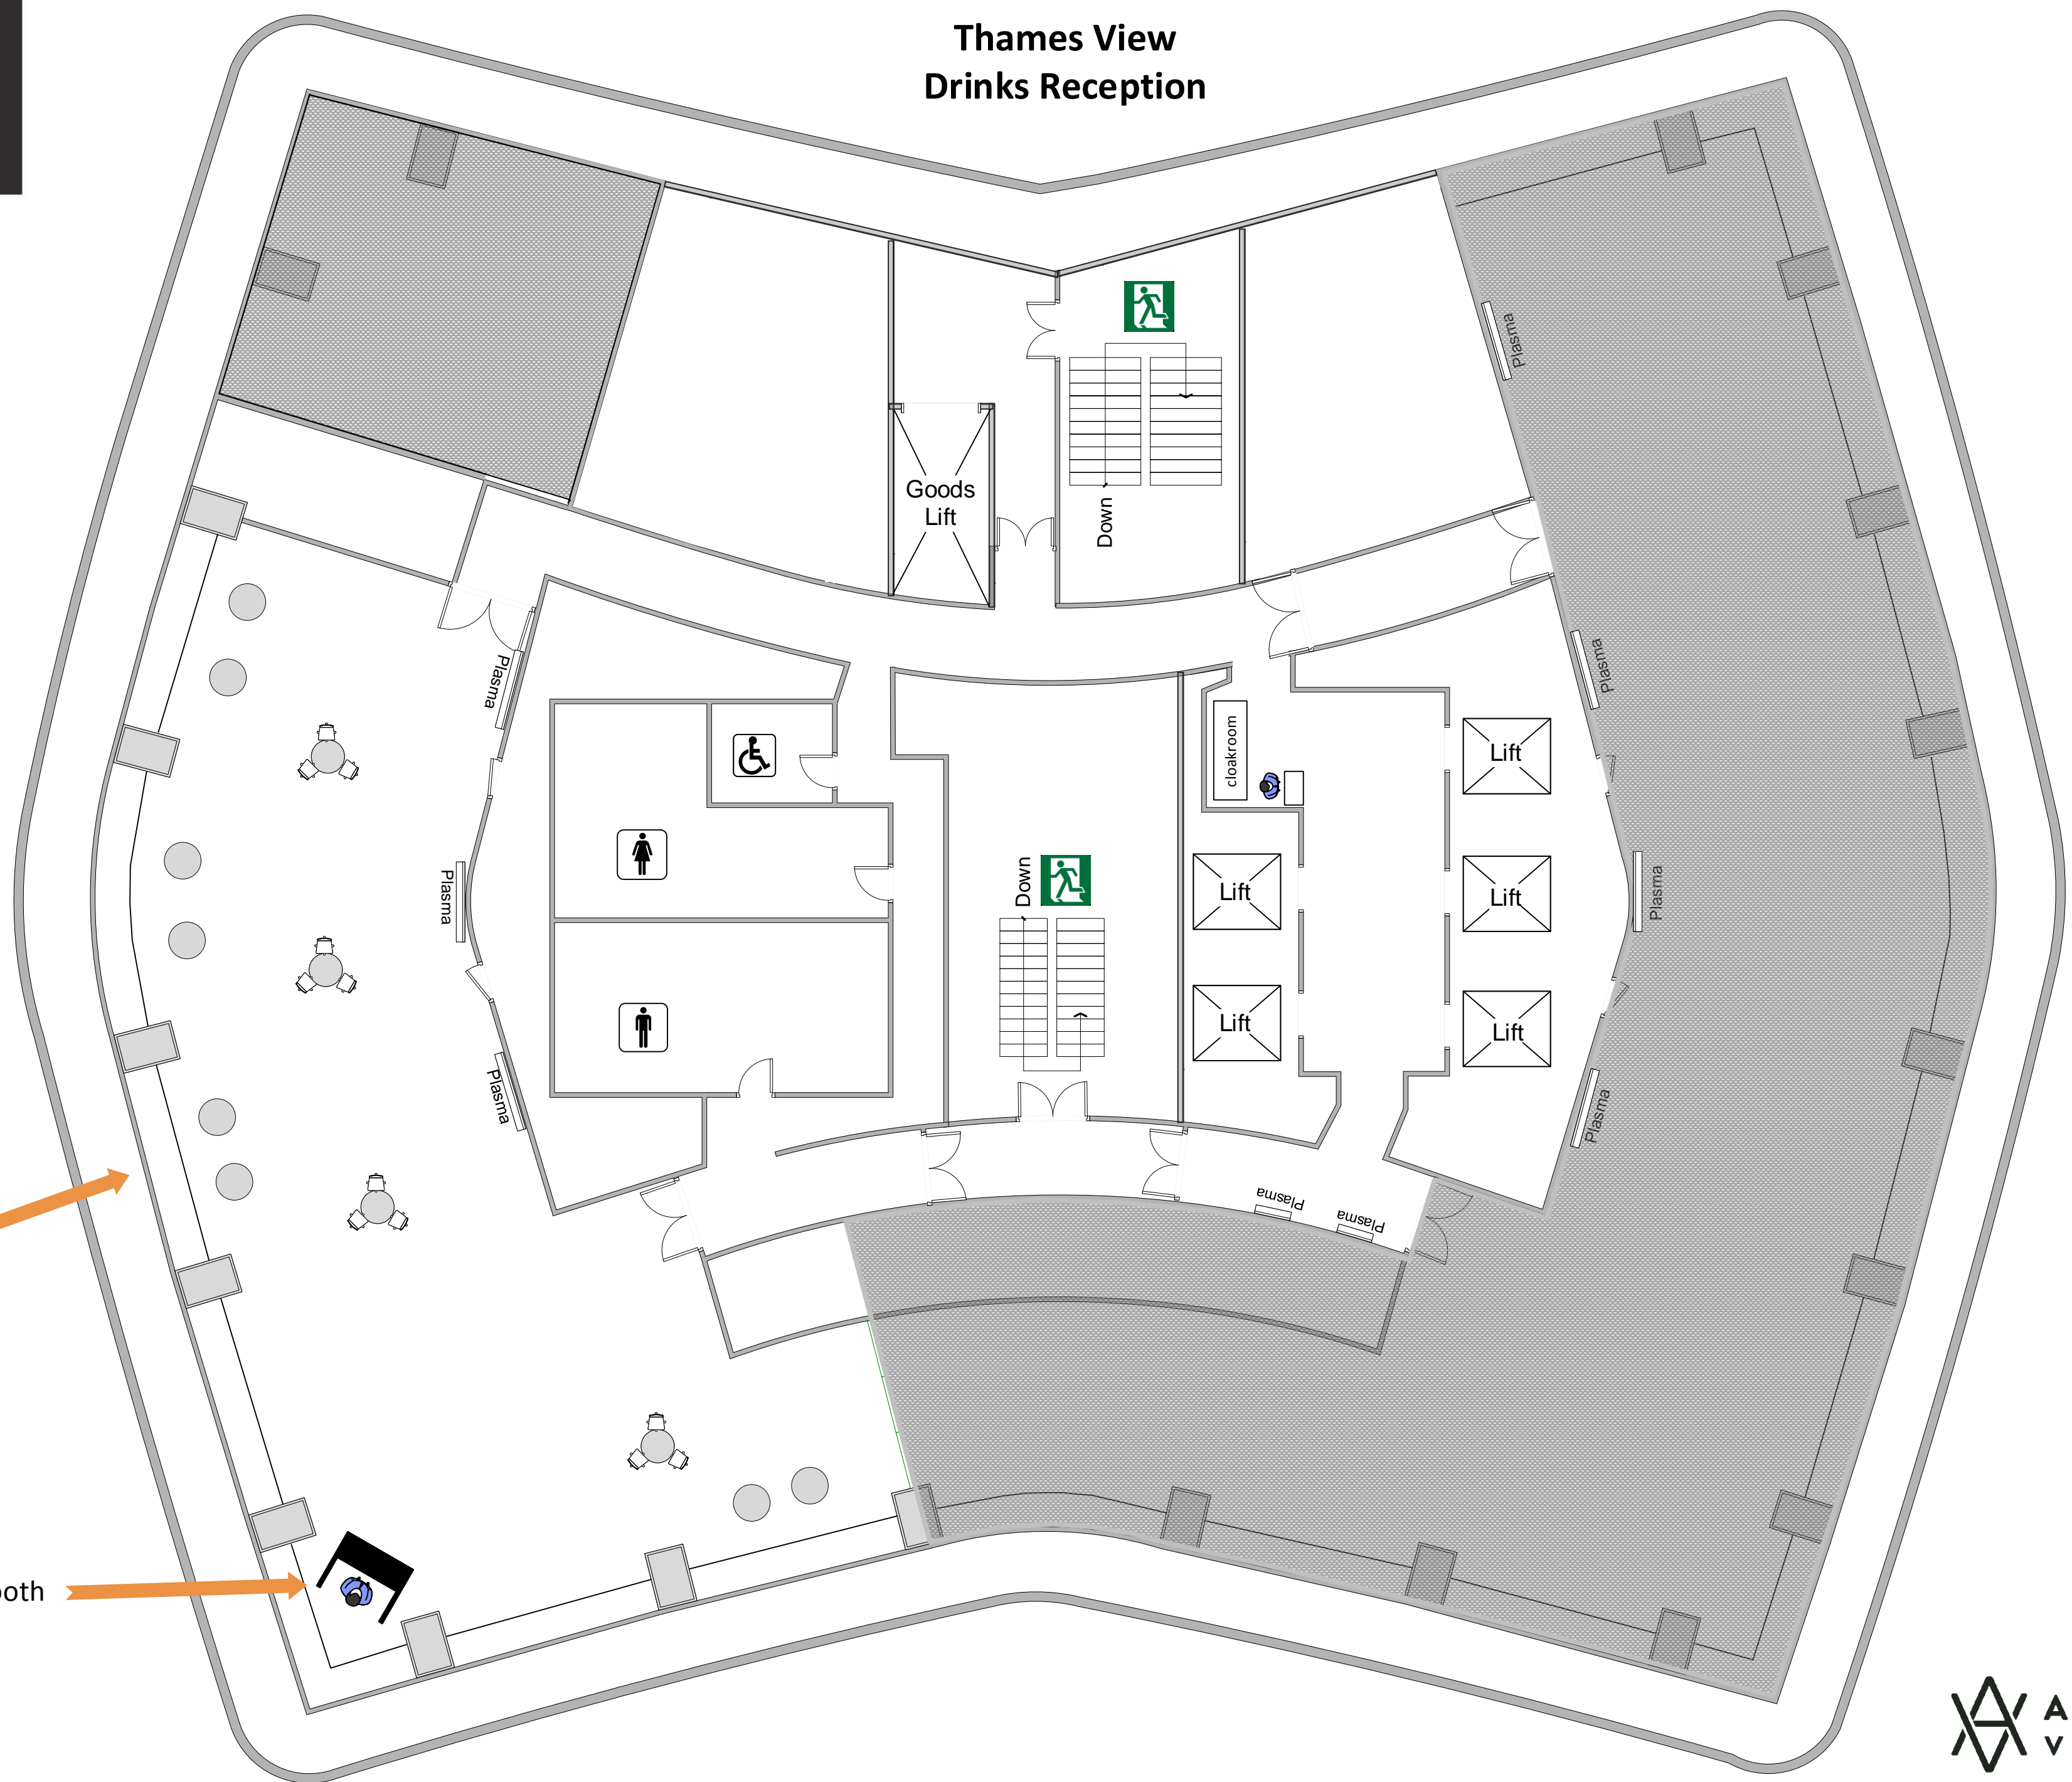

### Thames View Drinks Reception

Sofas and  
coffee tables

DJ booth

### Westminster View Drinks Reception

Sofas and coffee tables

DJ booth

**Atmosphere 29**  
**Dinner and Dance**  
**200 Guests**

Sofas and coffee tables

DJ Booth