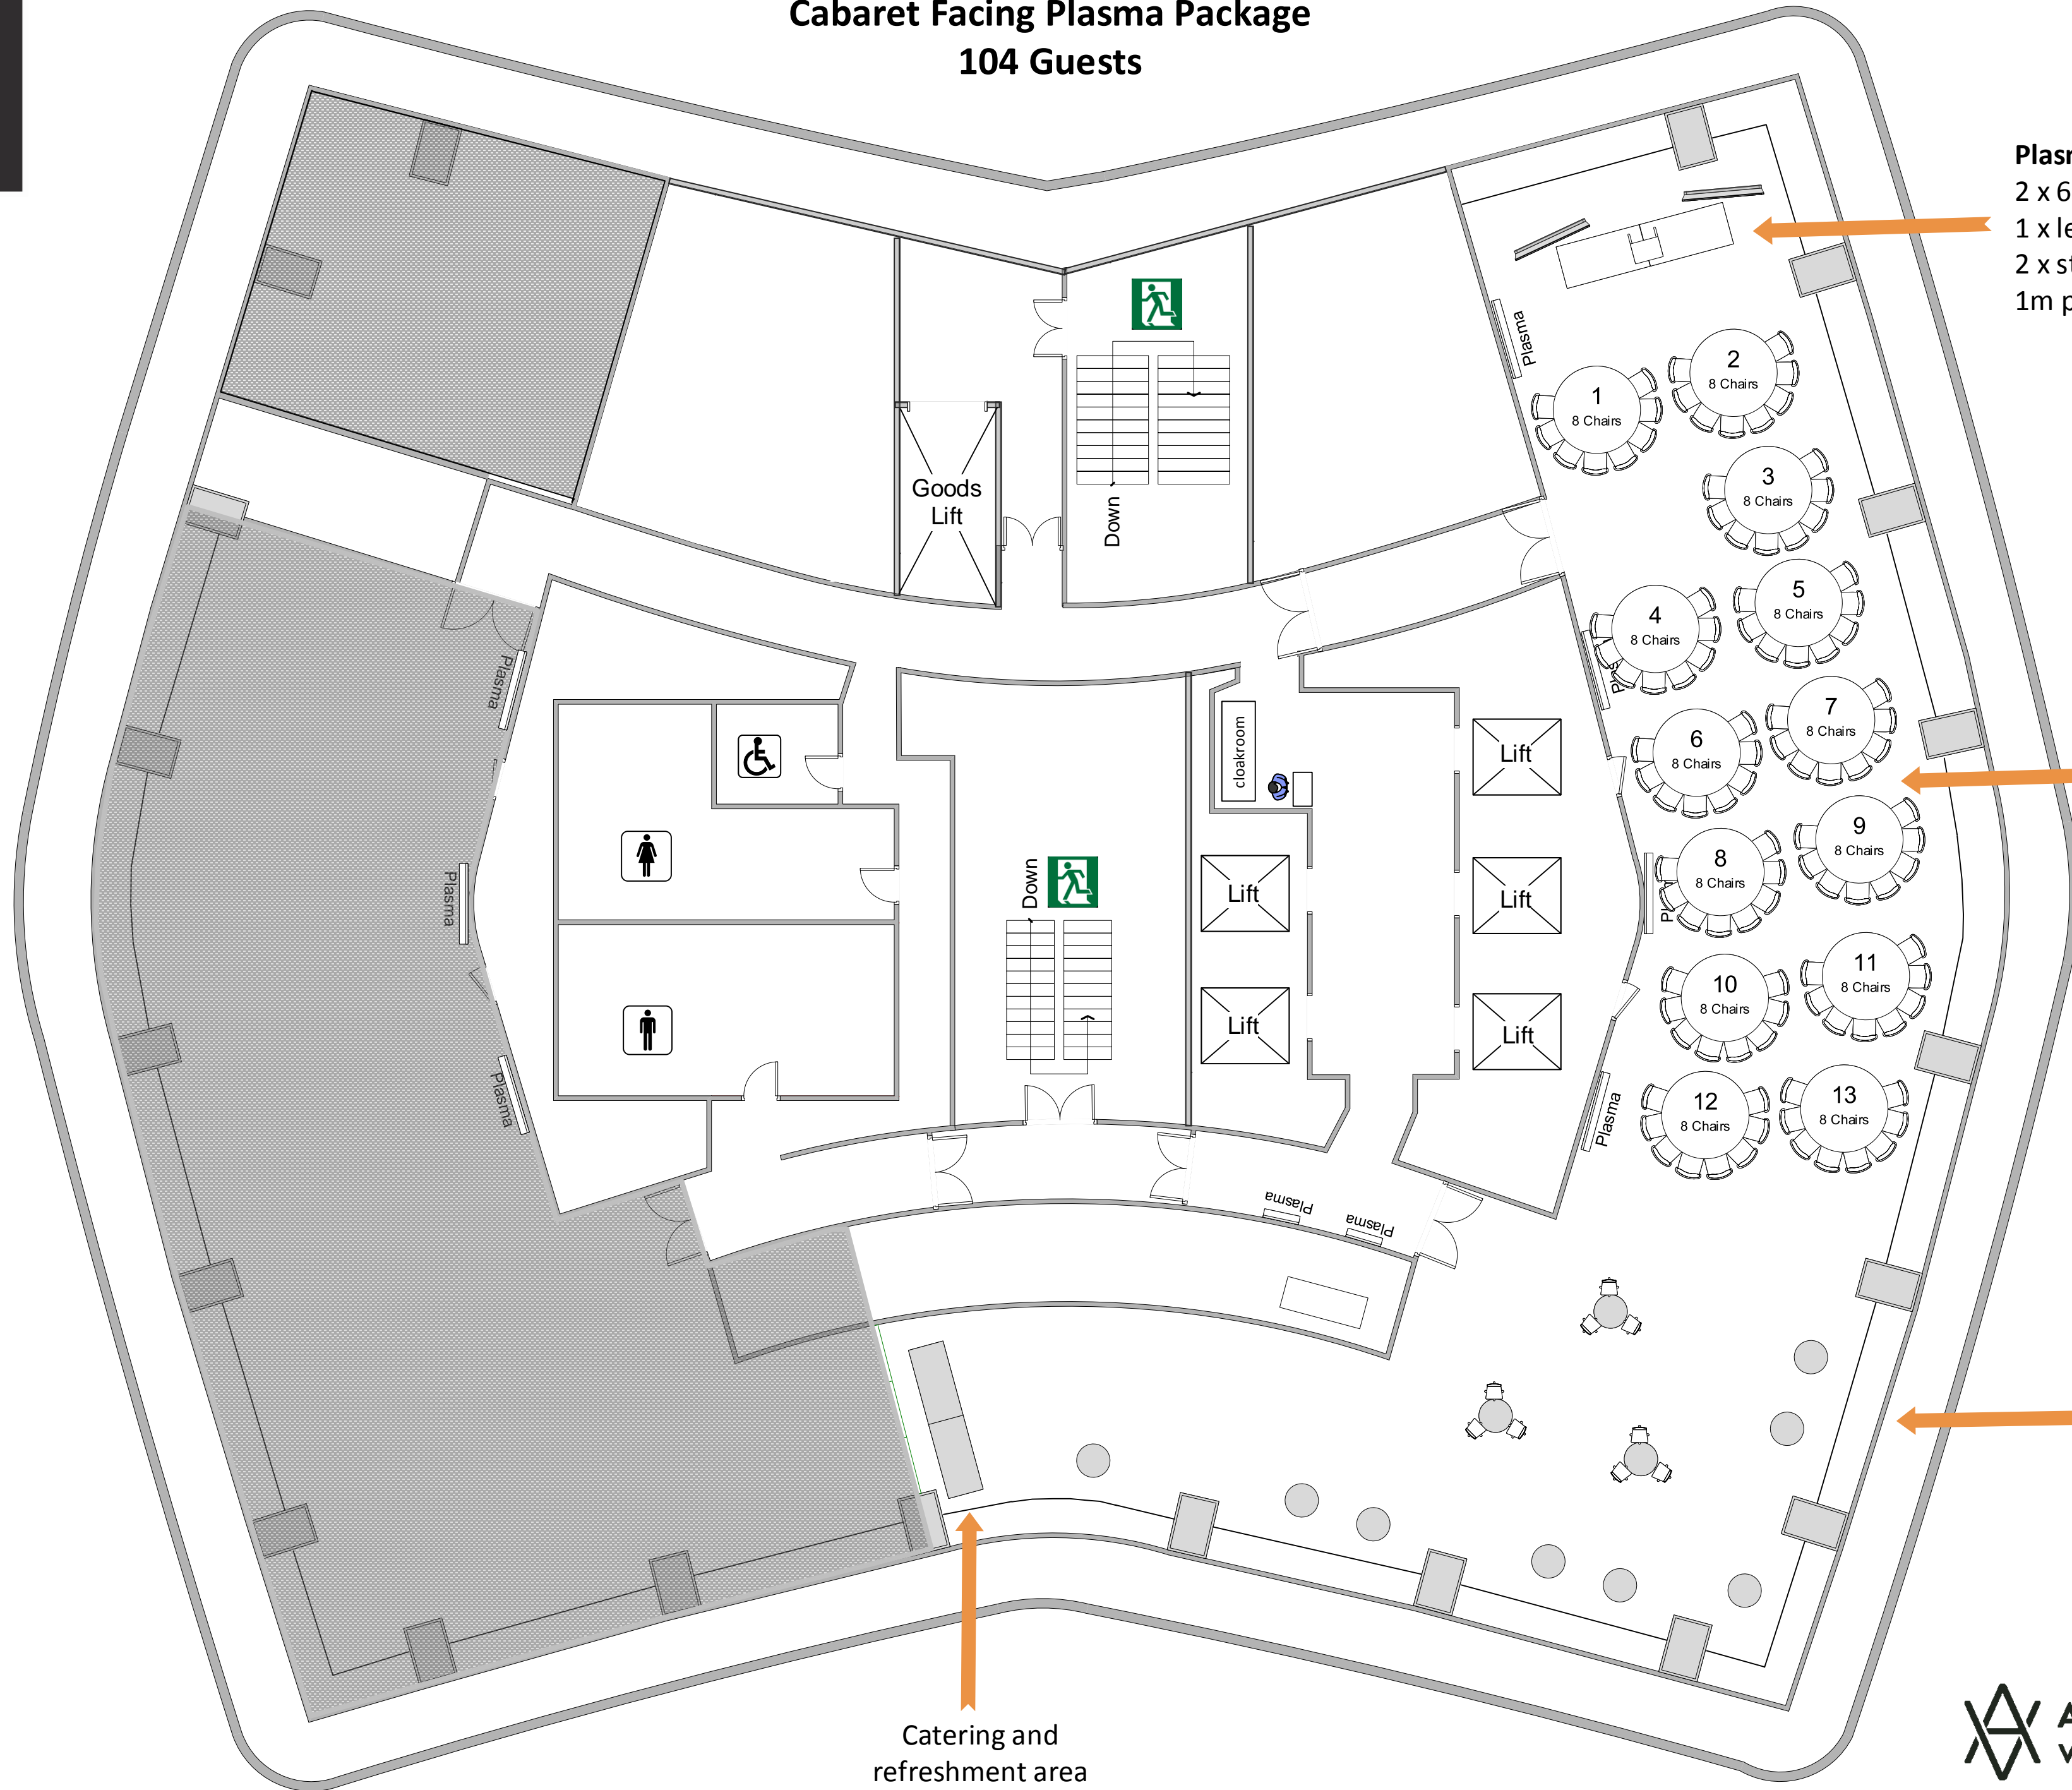

Westminster View
Cabaret Facing Plasma Package
104 Guests

Plasma Package
2 x 60" plasma screens
1 x lectern
2 x stage blocks (2m x
1m per block)

13 x 6ft round
tables of 8 guests
per table

Sofas and
coffee tables

Catering and
refreshment area

Thames View
Herringbone Cabaret Facing Plasma Package
48 Guests

**Rear Screen Projector
Set Package**
Rear projection and 2 x
set panels
1 x lectern
2 x stage blocks (2m x
1m per block)

6 x 6ft round tables
of 8 guests per table

Sofas and
coffee tables

Catering and
refreshment area