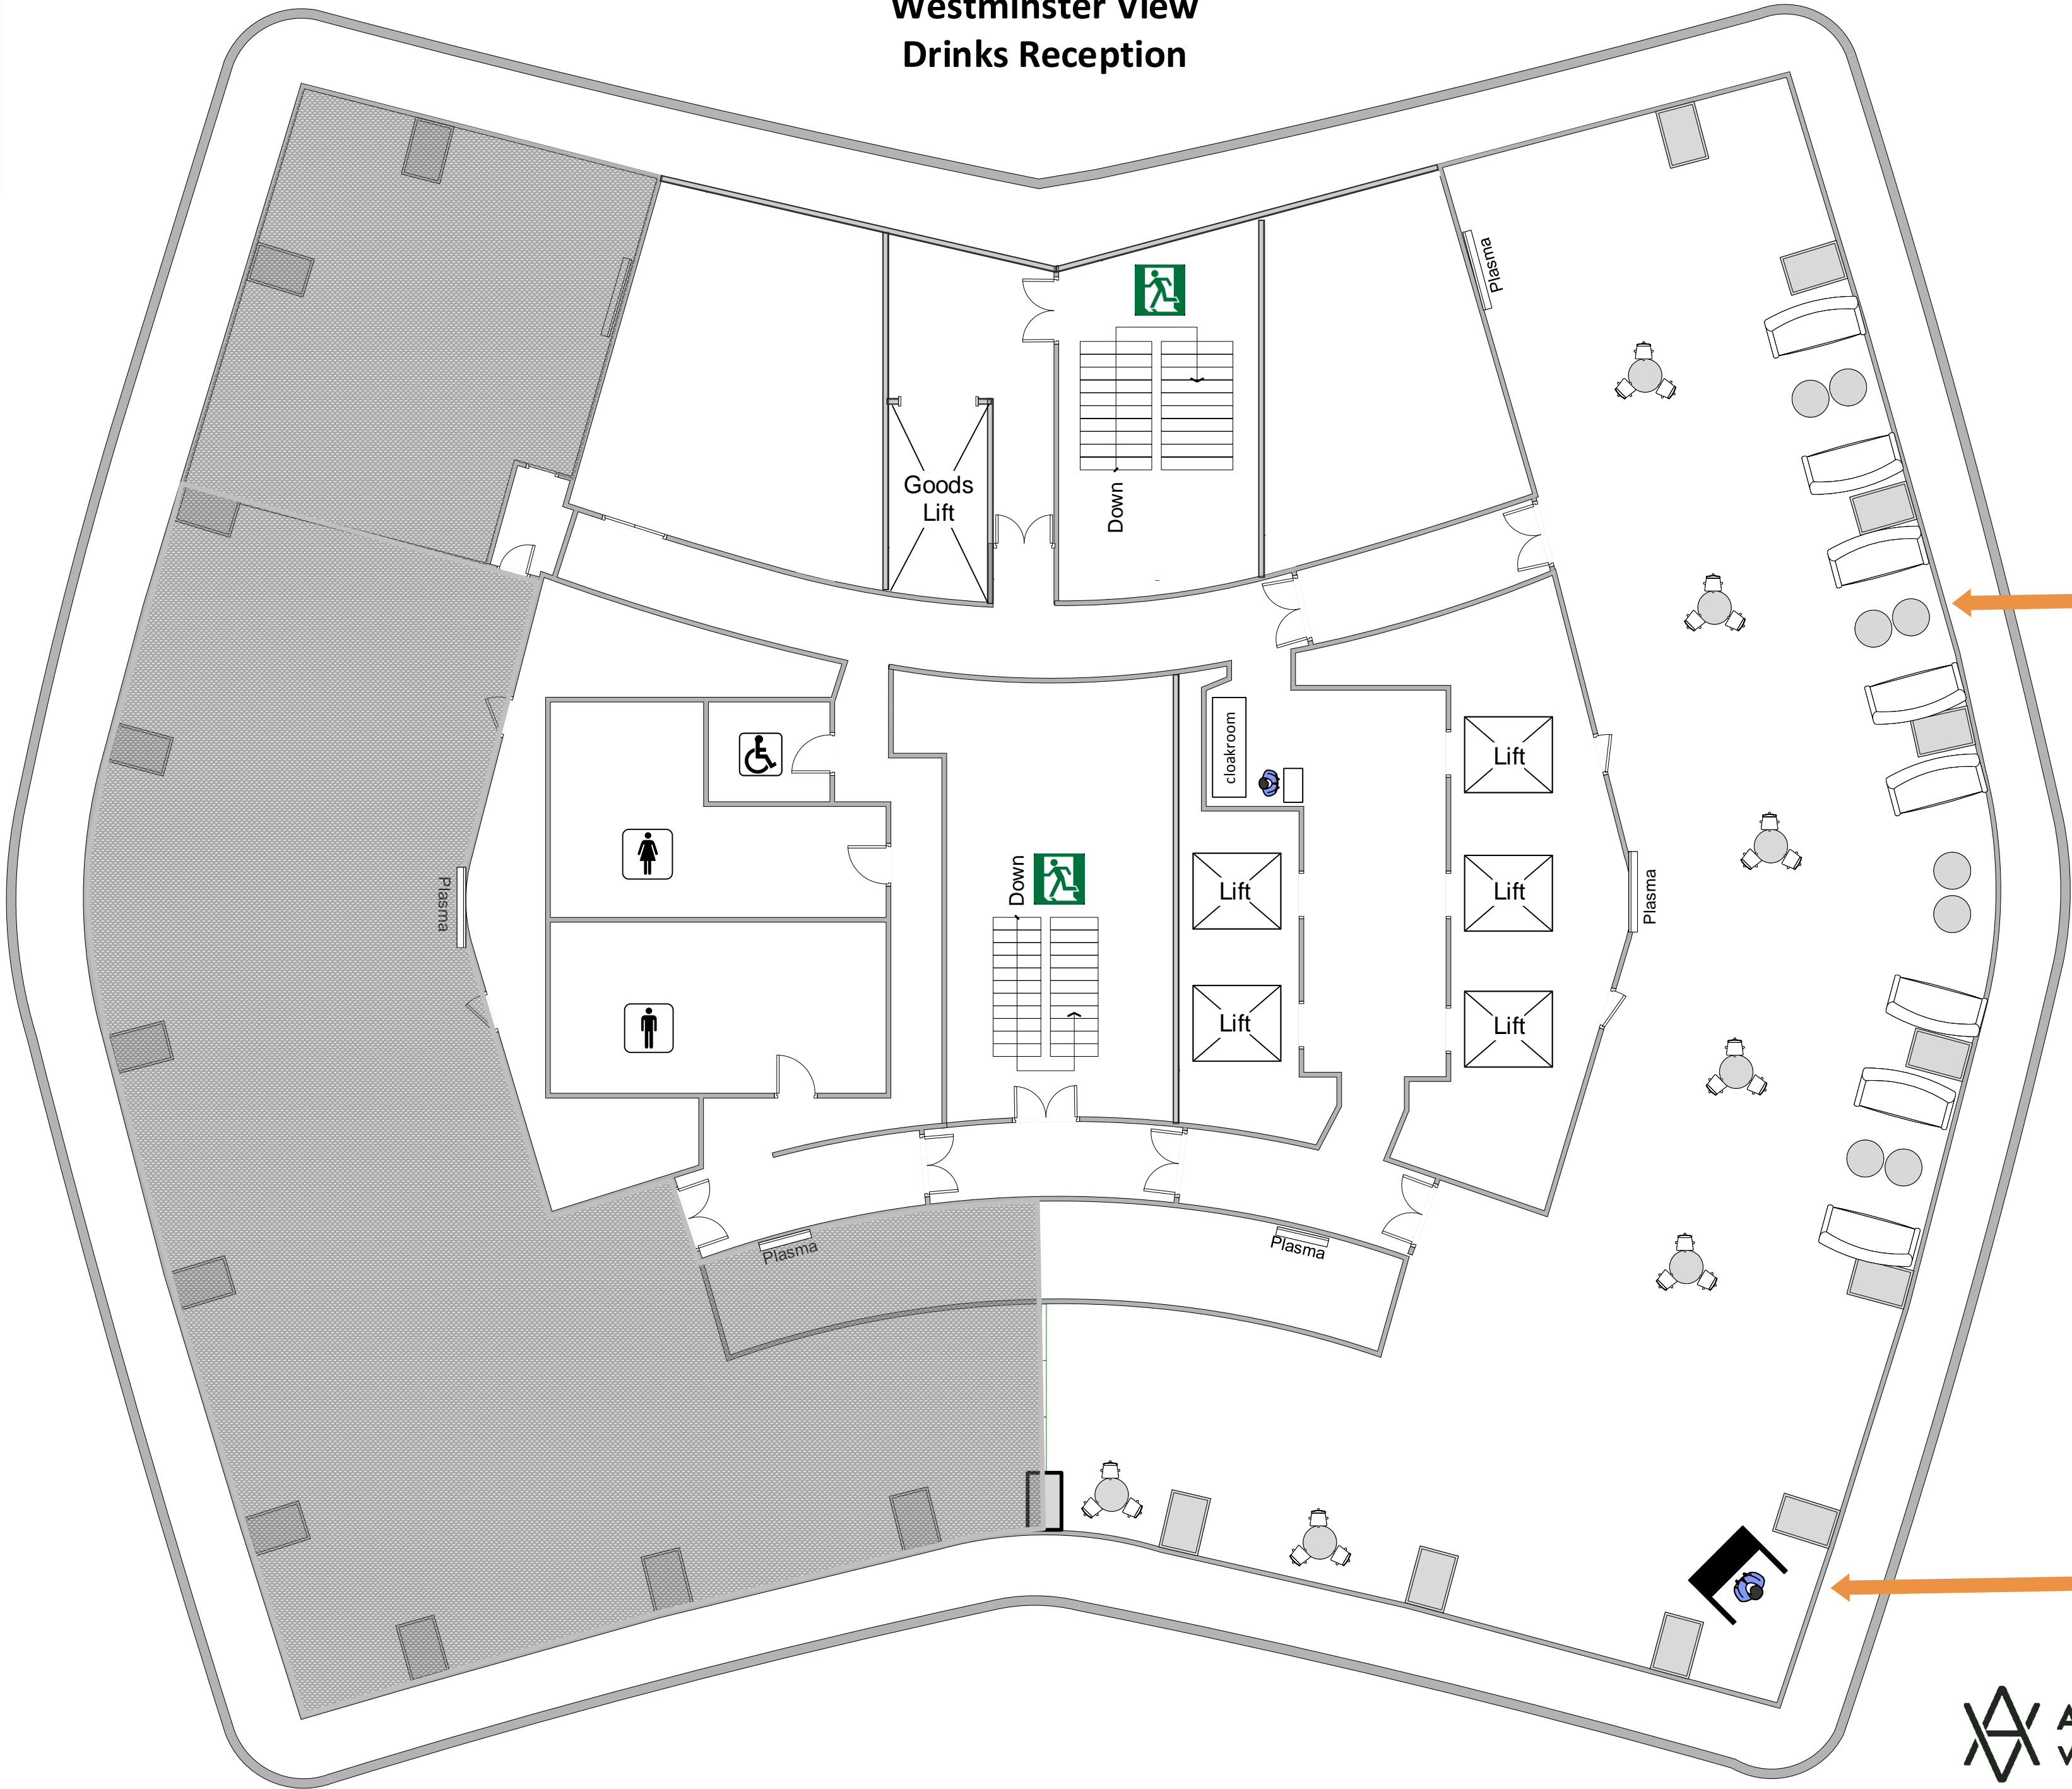

### Thames View Drinks Reception

Sofas and coffee tables

DJ booth

### Westminster View Drinks Reception

Sofas and  
coffee tables

DJ booth

**Atmosphere 28  
Drinks Reception**

Sofas and coffee tables