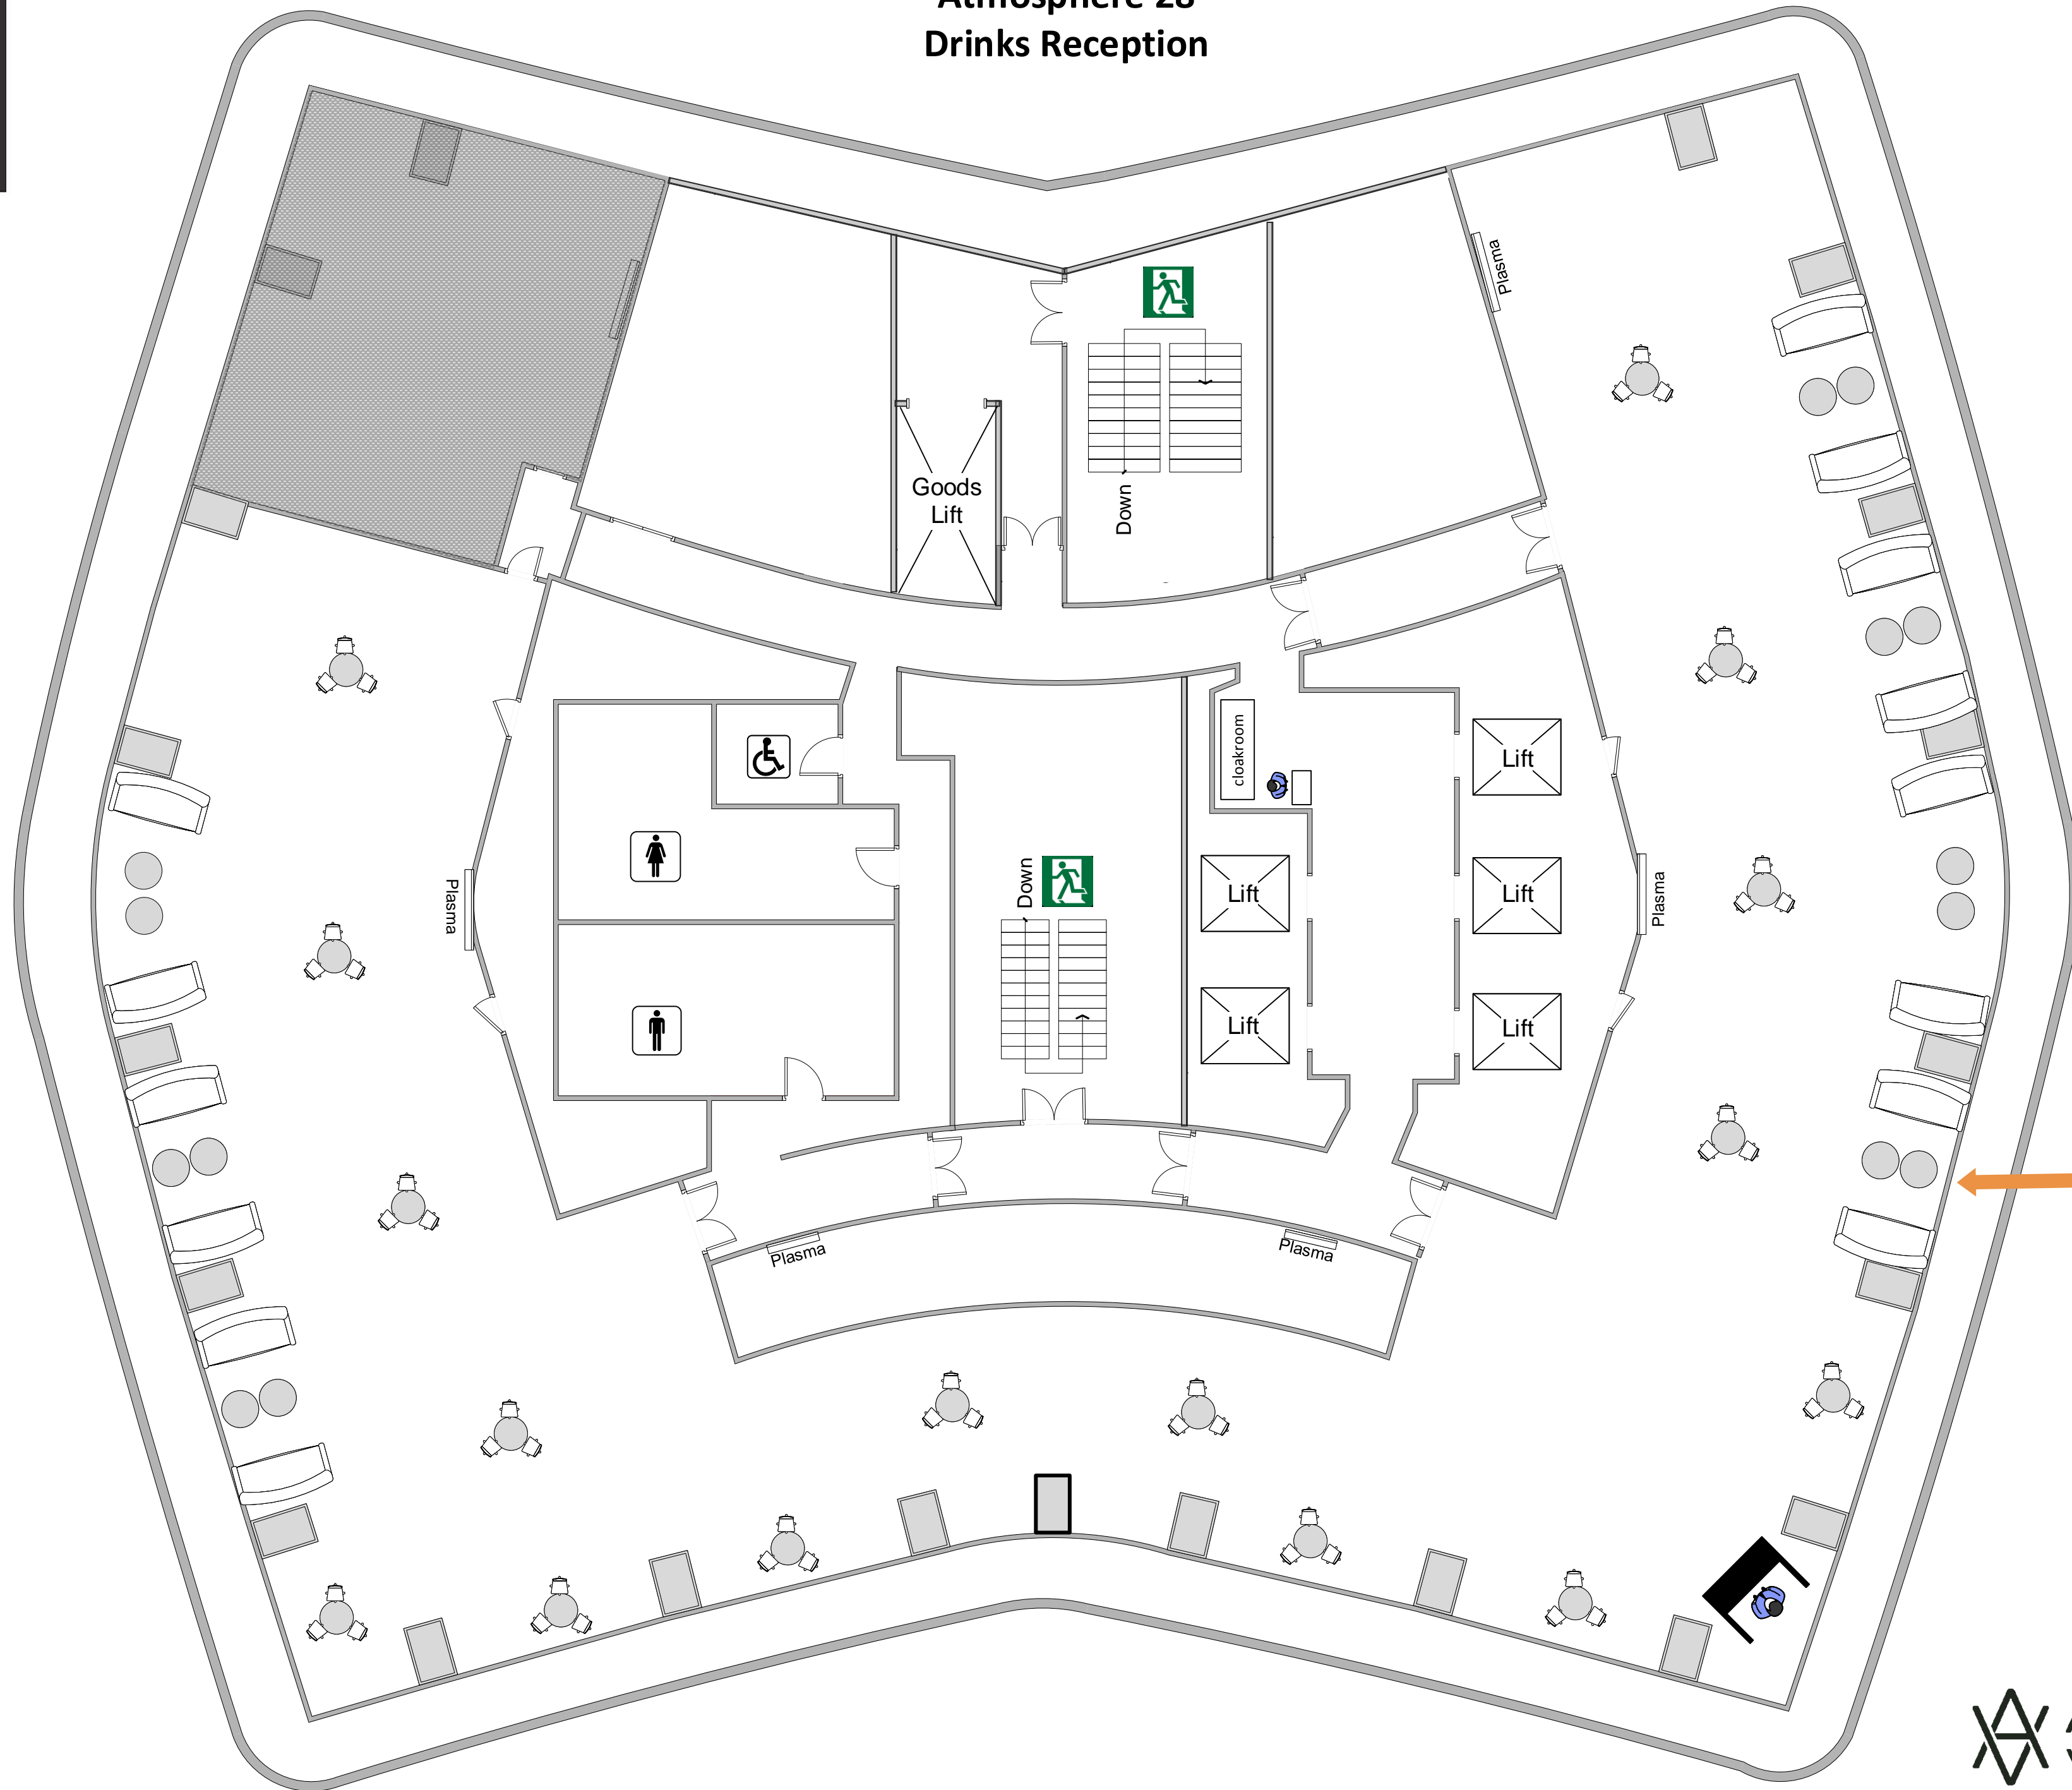

### Thames View Drinks Reception

Sofas and coffee tables

DJ booth

### Westminster View Drinks Reception

Sofas and  
coffee tables

DJ booth

**Atmosphere 28  
Drinks Reception**

Sofas and coffee tables