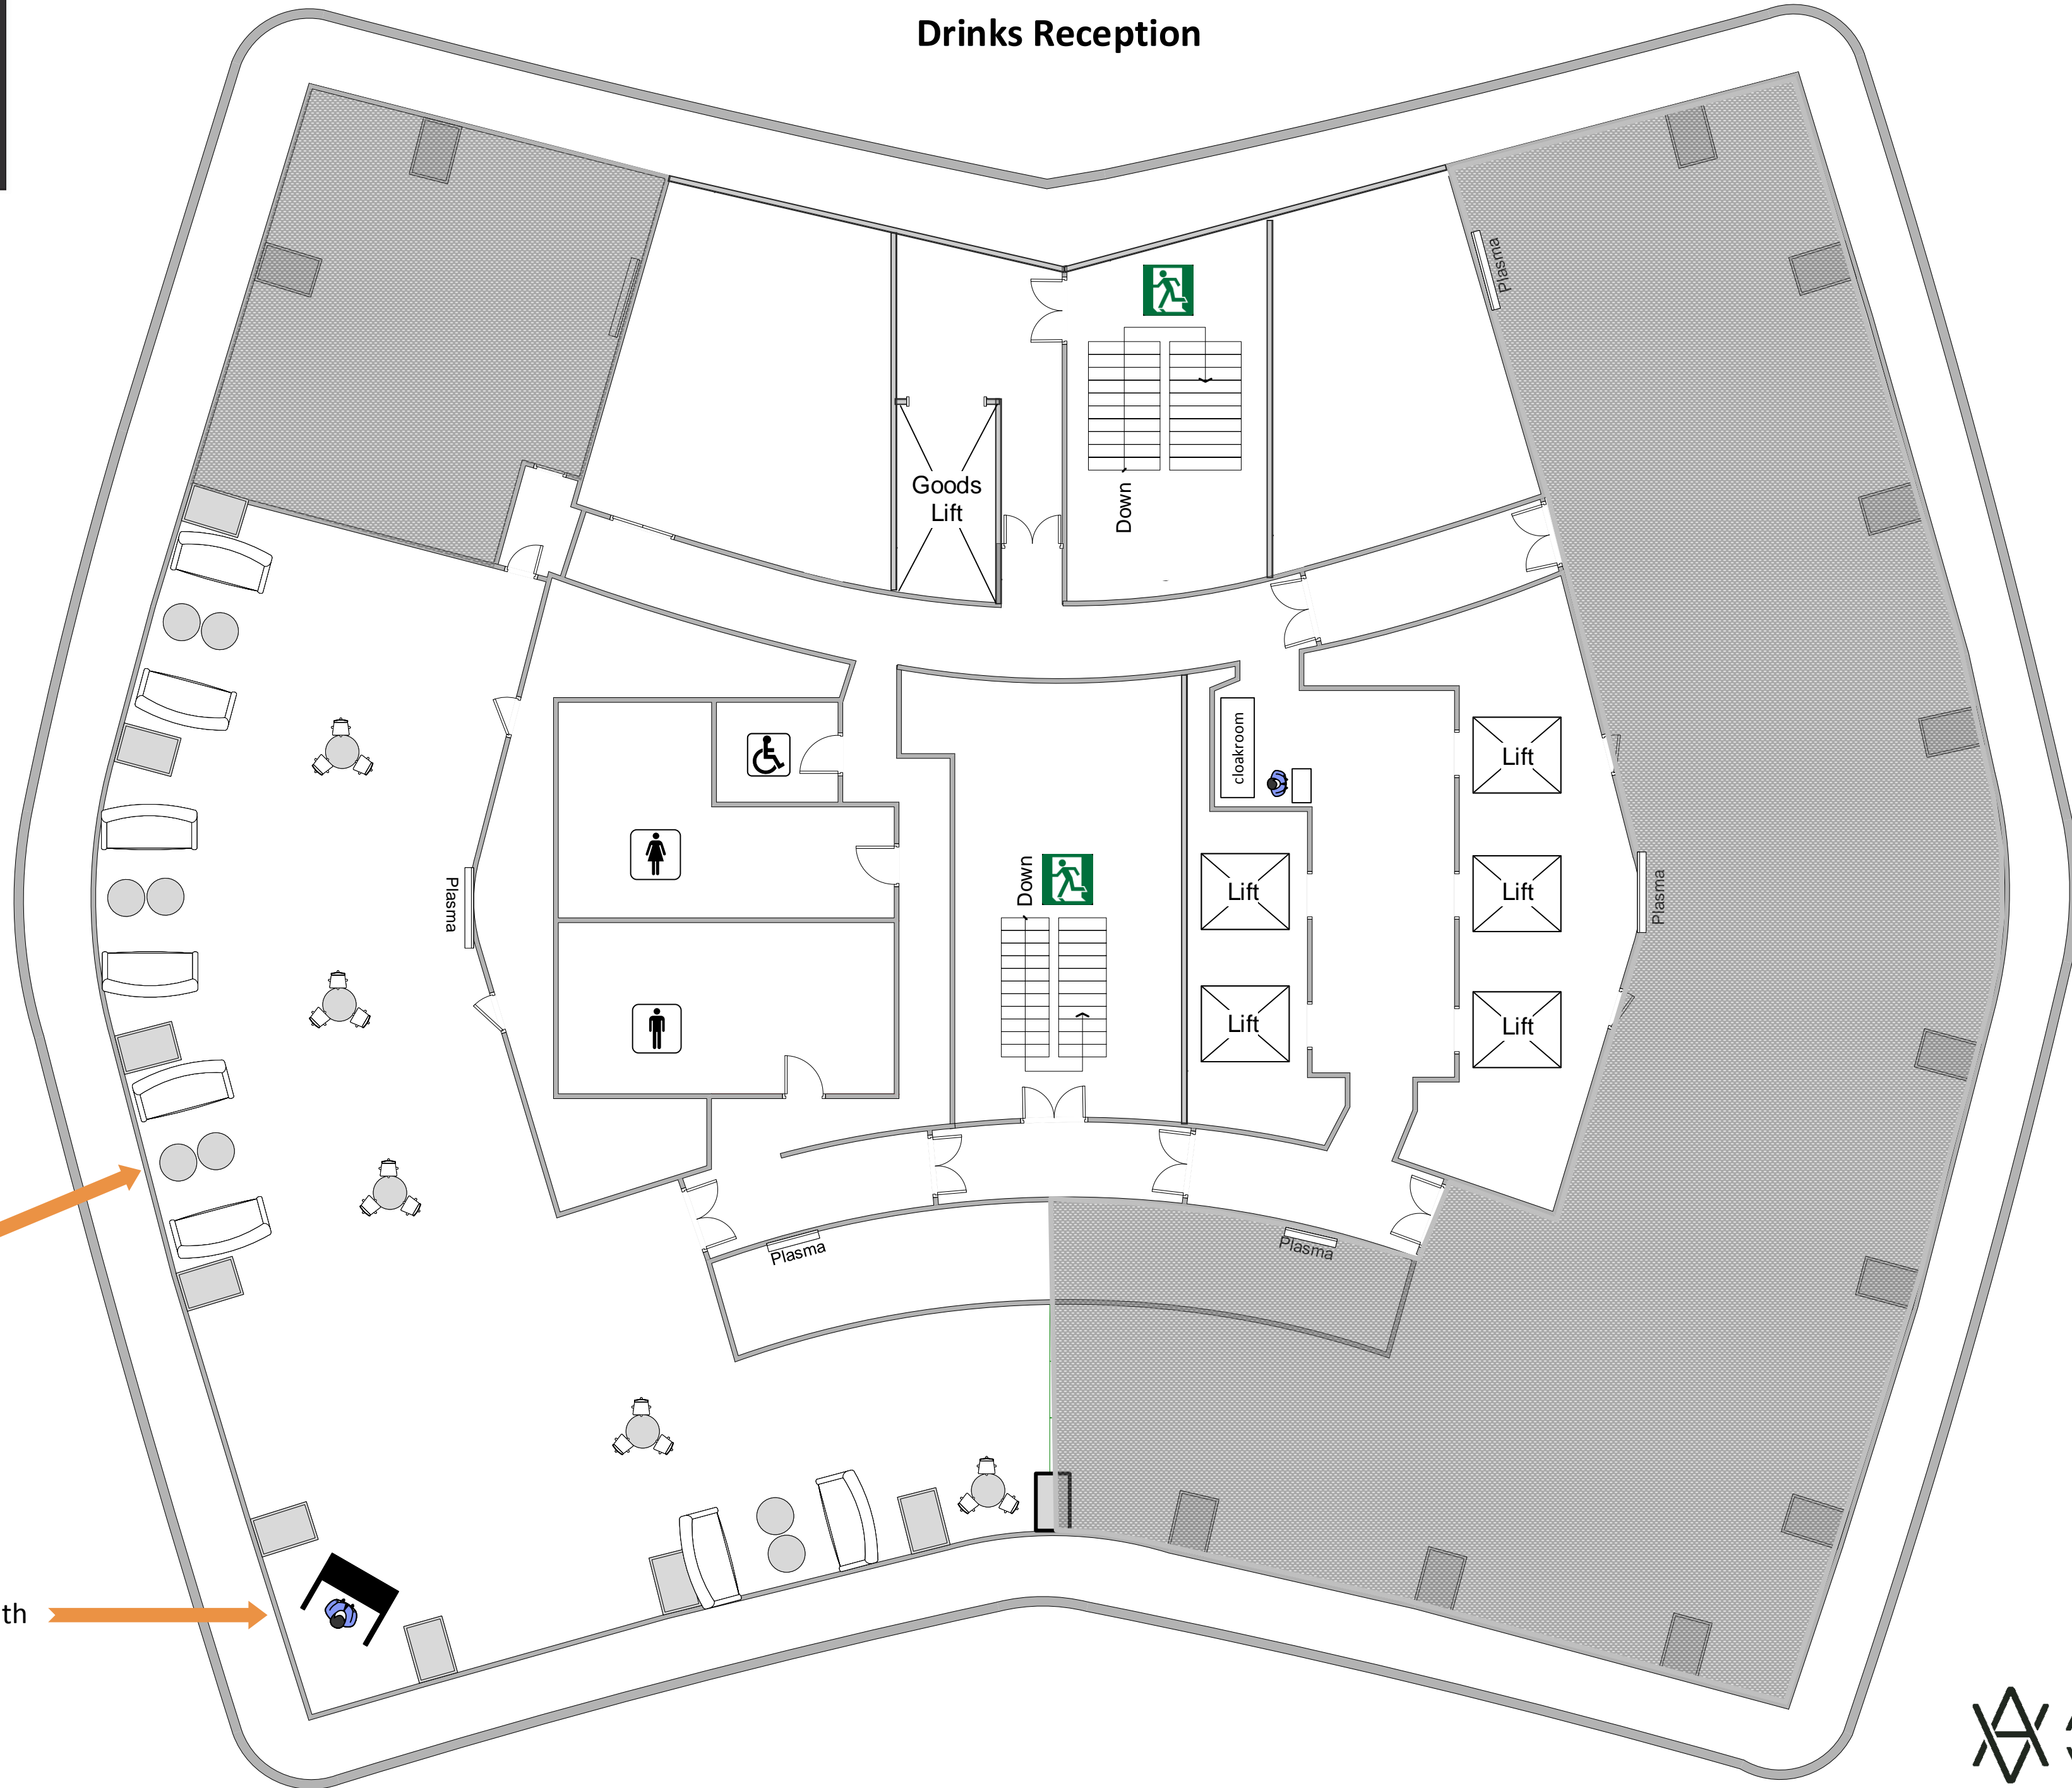

### Thames View Drinks Reception

Sofas and coffee tables

DJ booth

### Westminster View Drinks Reception

Sofas and  
coffee tables

DJ booth

**Atmosphere 28  
Drinks Reception**

Sofas and coffee tables