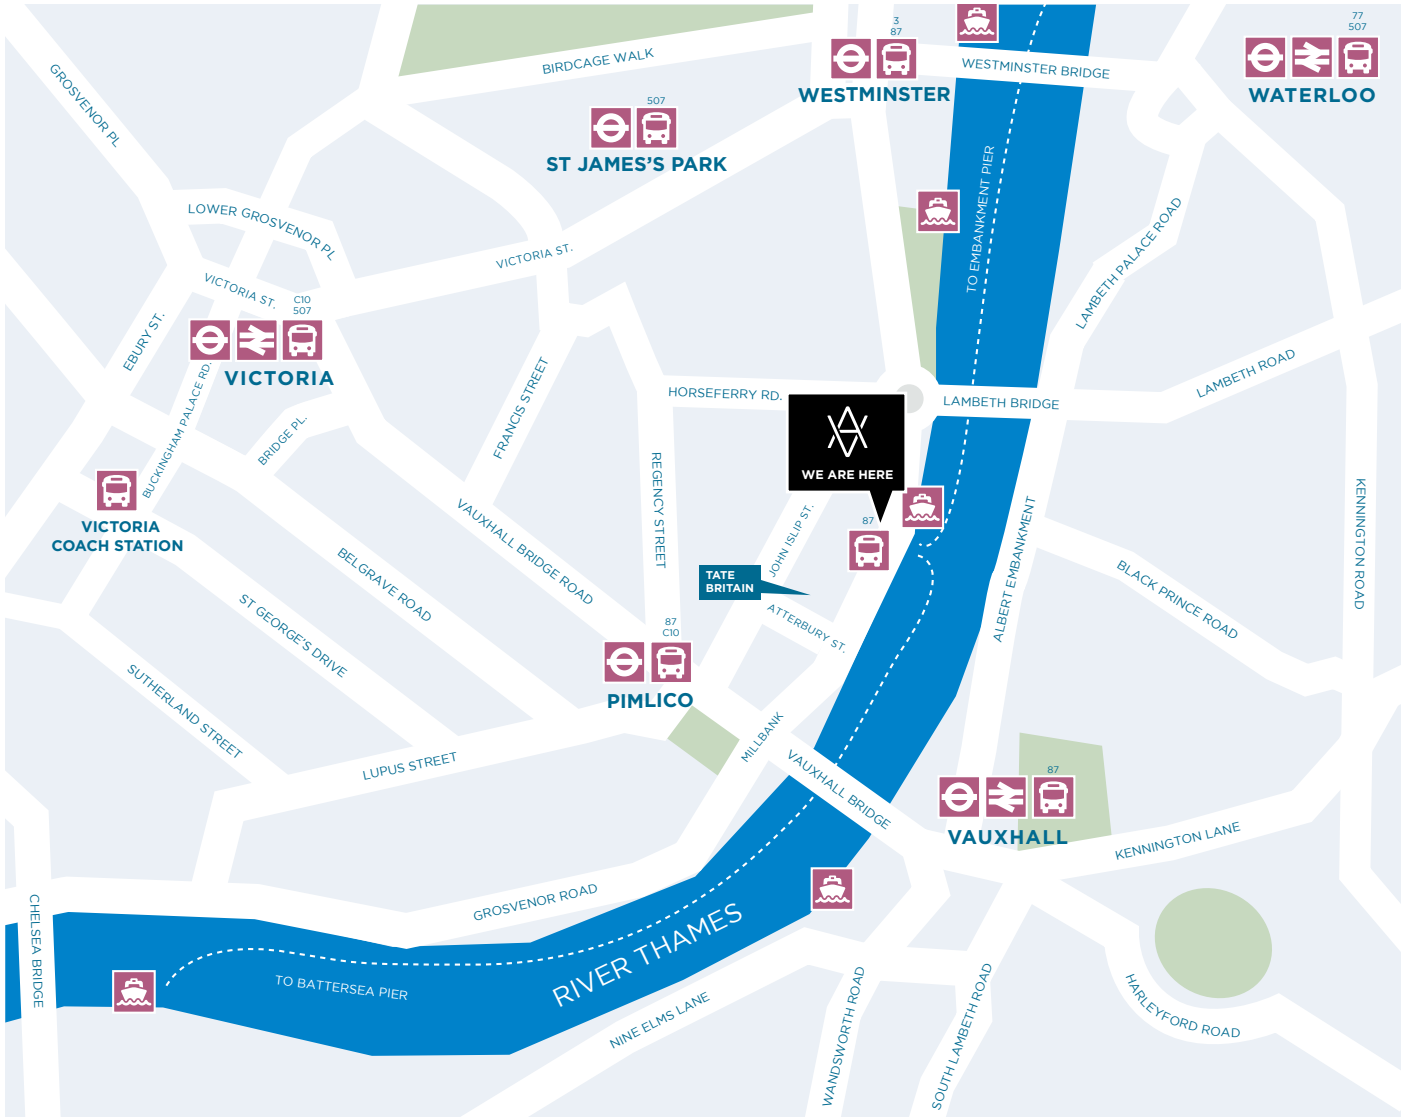

## Rail

We are close to **London Waterloo** and **Waterloo East** (20 minutes walking), **Victoria** (20 minutes walking) and **Vauxhall** (10 minutes walking) train stations.

## Tube

We have access to Circle, District, Jubilee, Waterloo & City, Victoria and Bakerloo Line Stations. The nearest stations are: **Pimlico** (Victoria Line, 8 minutes walking), **Victoria** (Victoria Line, 20 minutes walking), **St James's Park** (District and Circle Lines, 14 minutes walking), **Westminster** (District and Jubilee Lines, 15 minutes walking), **Waterloo** (Jubilee, Northern, Bakerloo, and Waterloo & City Lines, 20 minutes walking) and **Vauxhall** (Victoria Line, 10 minutes walking).

## River

We have the Millbank Millennium Pier directly opposite us, where you can get river taxis and river cruises along the Thames.

## Road

We have parking available nearby at Atterbury Street and John Islip Street in DoubleTree by Hilton.